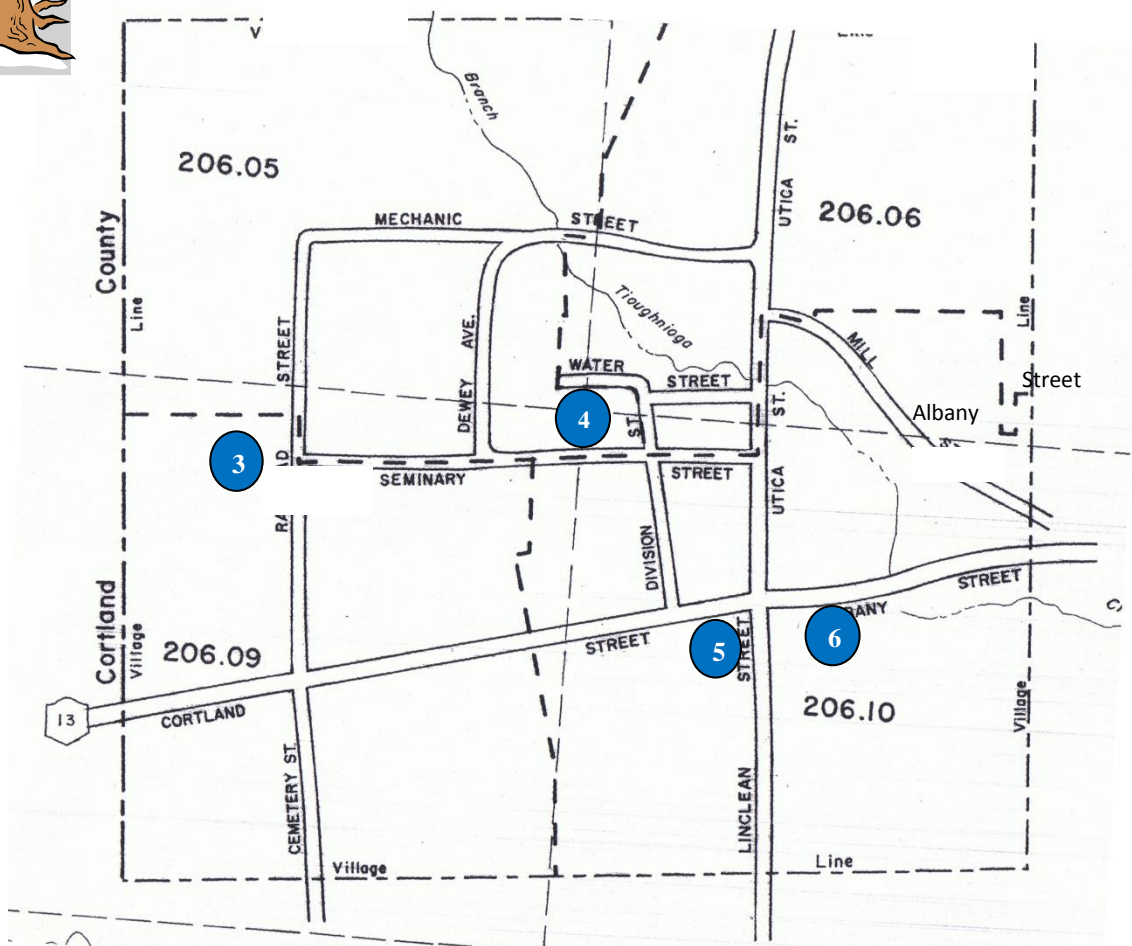

VILLAGE OF DERUYTER MAPLE FESTIVAL SITES

3. DeRuyter Central School

4. American Legion Hall

5. Red & White Café

6. Countryside Hardware & Recreation